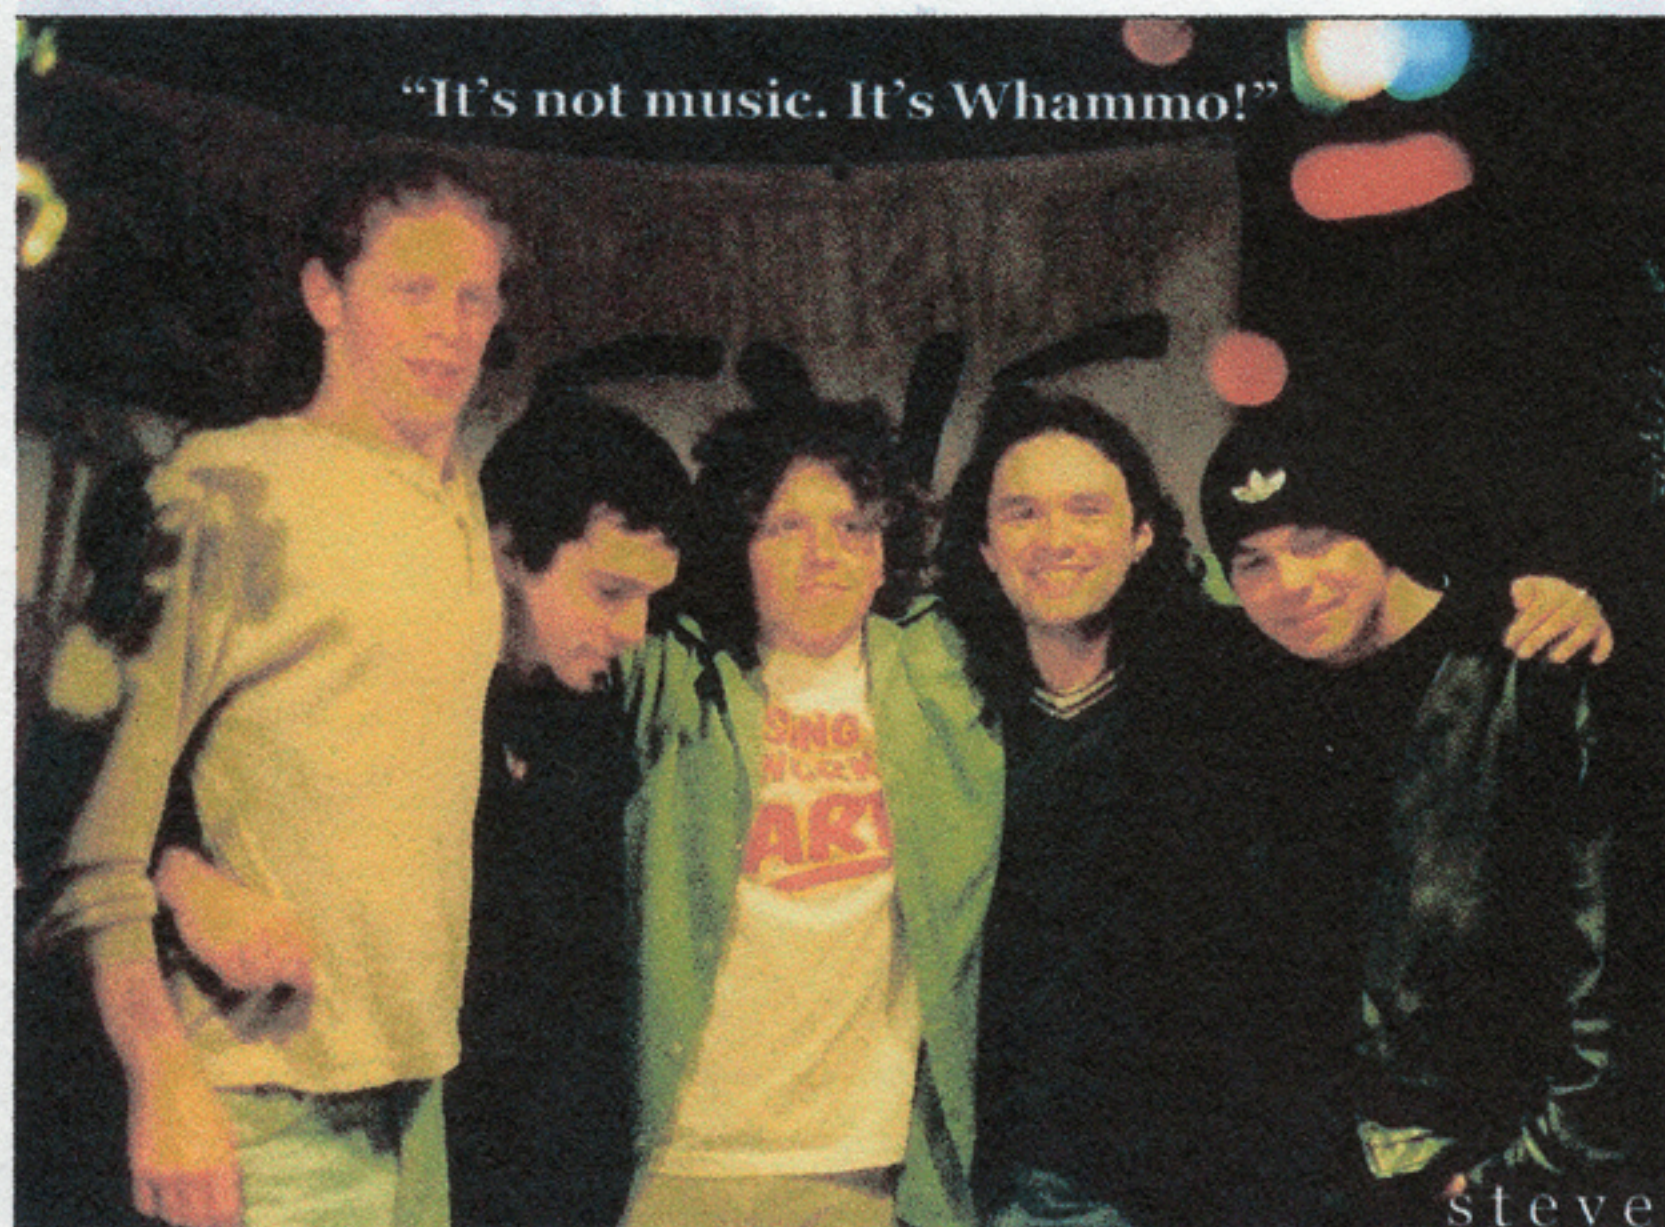

DREAMING OUT LOUD CHRISTMAS 2004

finding rhythm

A DREAMING OUT LOUD PRESENTATION
in association with WHAMMO! PRODUCTIONS
"STEVE FINDING RHYTHM" with MATT JACKSON
SEAN KAMMER LOGAN RAMSIER NICK ROBINSON
DAVID ULLMAN camera NICK OWENSBY BRIAN ULLMAN
associate producers RYAN LABO ANDY PALMER
music STEVE editor/director DAVID ULLMAN

STEVE: FINDING RHYTHM (2 DVDs) Experience the whole harrowing and hilarious history of Steve. Follow the fun, from the group's formation through "Jackson's Difficult Summer," the writing and recording of *In The Event of Rhythm*, the private gigs and coffee-house concerts, the Sleepwalker Festival, right through the final song of the final show. In addition to the 90 minute feature, enjoy over two-hours of bonus features, including the original *Going Nowhere Fast* program that gave birth to band and a re-mastered picture disc of *ITEOR*.

DREAMING OUT LOUD: LIVE AT LOGAN'S COUSINS (DVD) Performances by David and Brian Ullman, Corey Steele, Steve, and the debut of Underhung! Includes "Whitewash, Megalomaniac, Black, If You Can, Begin, Bitches and Funk, Sunday Bloody Sunday, Whammo!," and a host of bonus tracks.

GOING NOWHERE FAST (CD) The recording that started it all! For the first-and-only time on CD, featuring "Knockin' On Heaven's Door, Sympathy for the Devil, Man in the Field," and more!

MUSICAL CHAIRS: LIVE AT CAFÉ FORTY-ONE ELEVEN (2 CDs) The last of the quirky quintet's three performances at Norton's free-will coffee house. Includes rousing renditions of all the tracks from *In The Event of Rhythm*, as well as blistering covers of "Don't Drink the Water, All Along the Watchtower, Send Me on My Way, One and Miss Sarajevo."